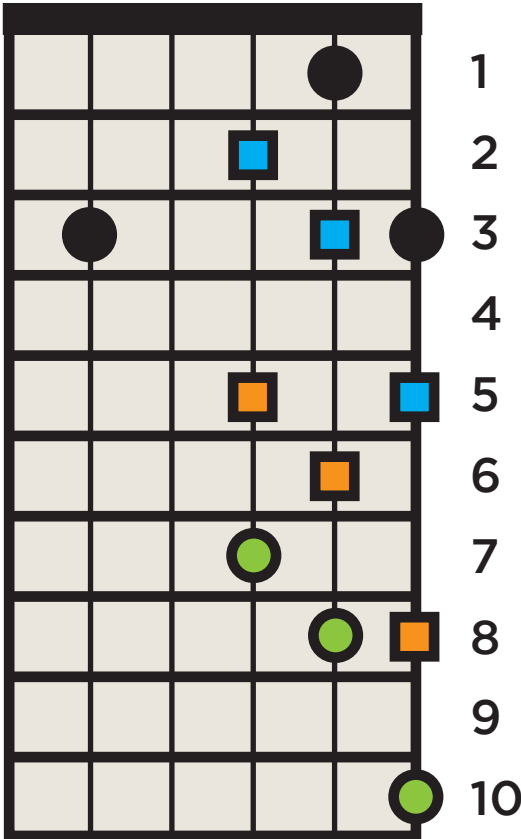

PRAISE HIM (SWEET IS THE WORK) GRAHAM KENDRICK GUITAR CHORDS

OPEN D

D A D G B E

1

● C5/D

2

■ D5

3

4

5

■ F5/D

6

7

● G5

8

9